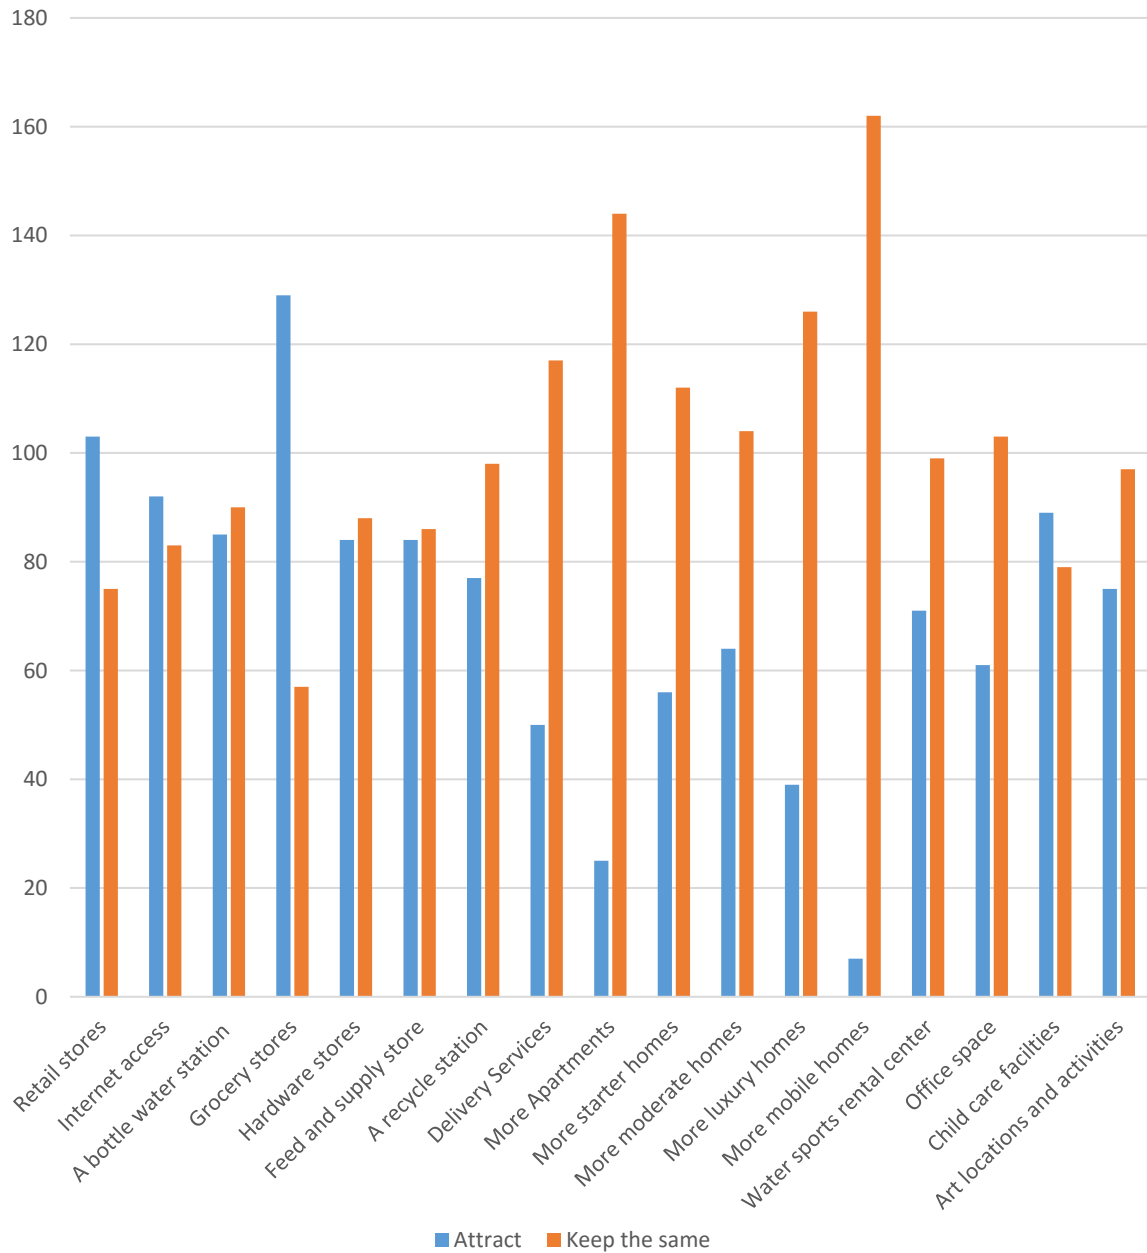

Things of which Christoval Should Work:

Christoval should work to:	Attract	Keep the same
Retail stores	103	75
Internet access	92	83
A bottle water station	85	90
Grocery stores	129	57
Hardware stores	84	88
Feed and supply store	84	86
A recycle station	77	98
Delivery Services	50	117
More Apartments	25	144
More starter homes	56	112
More moderate homes	64	104
More luxury homes	39	126
More mobile homes	7	162
Water sports rental center	71	99
Office space	61	103
Child care facilities	89	79
Art locations and activities	75	97