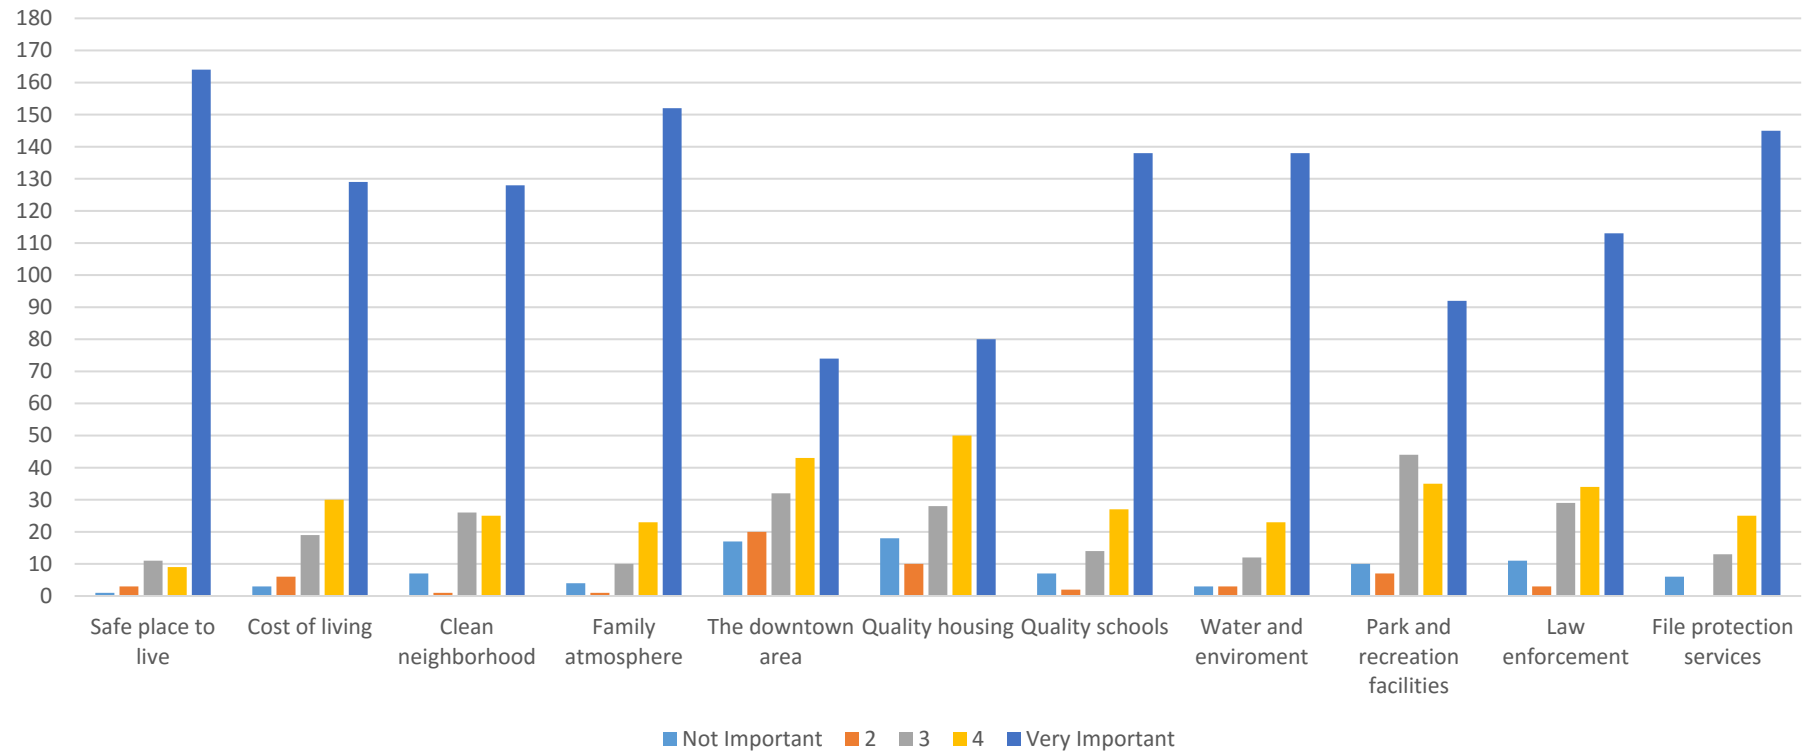

## Household Members Involved In Community Activities

Household members involved in:	Yes	Percent	No	Percent	Missing	Percent	Total
ISD Activities	76	39.4	94	48.7	23	11.9	193
PTO	31	16.1	136	70.5	26	13.5	193
Community Chamber	18	9.3	146	75.6	29	15	193
Community Fund	19	9.8	142	73.6	32	16.6	193
Churches	90	46.6	86	44.6	17	8.8	193
Little League Baseball	27	14	139	72	27	14	193
Meals on Wheels	17	8.8	149	77.2	27	14	193
Revitalize Christoval	30	15.5	133	68.9	30	15.5	193
Volunteer Fire Department	23	11.9	140	72.5	30	15.5	193

## How Important:

How important are the following to you?	Not Important	2	3	4	Very Important
Safe place to live	1	3	11	9	164
Cost of living	3	6	19	30	129
Clean neighborhood	7	1	26	25	128
Family atmosphere	4	1	10	23	152
The downtown area	17	20	32	43	74
Quality housing	18	10	28	50	80
Quality schools	7	2	14	27	138
Water and environment	3	3	12	23	138
Park and recreation facilities	10	7	44	35	92
Law enforcement	11	3	29	34	113
File protection services	6	0	13	25	145

### How Satisfied:

How satisfied are you with the following?	Very Unsatisfied	2	3	4	Very Satisfied
Number of retail businesses	44	49	44	20	27
Variety of retail businesses	51	52	36	18	26
Number of eating places	69	46	35	12	22
Variety of eating places	77	37	35	12	21
Neighborhood appearance	24	24	38	49	48
Septic reliance	9	8	49	49	60
Downtown appearance	27	51	53	27	27
Quality of parks	27	35	47	39	32
Law enforcement	14	19	51	53	45
Fire protection	7	10	34	62	70
Land use	14	23	74	32	31