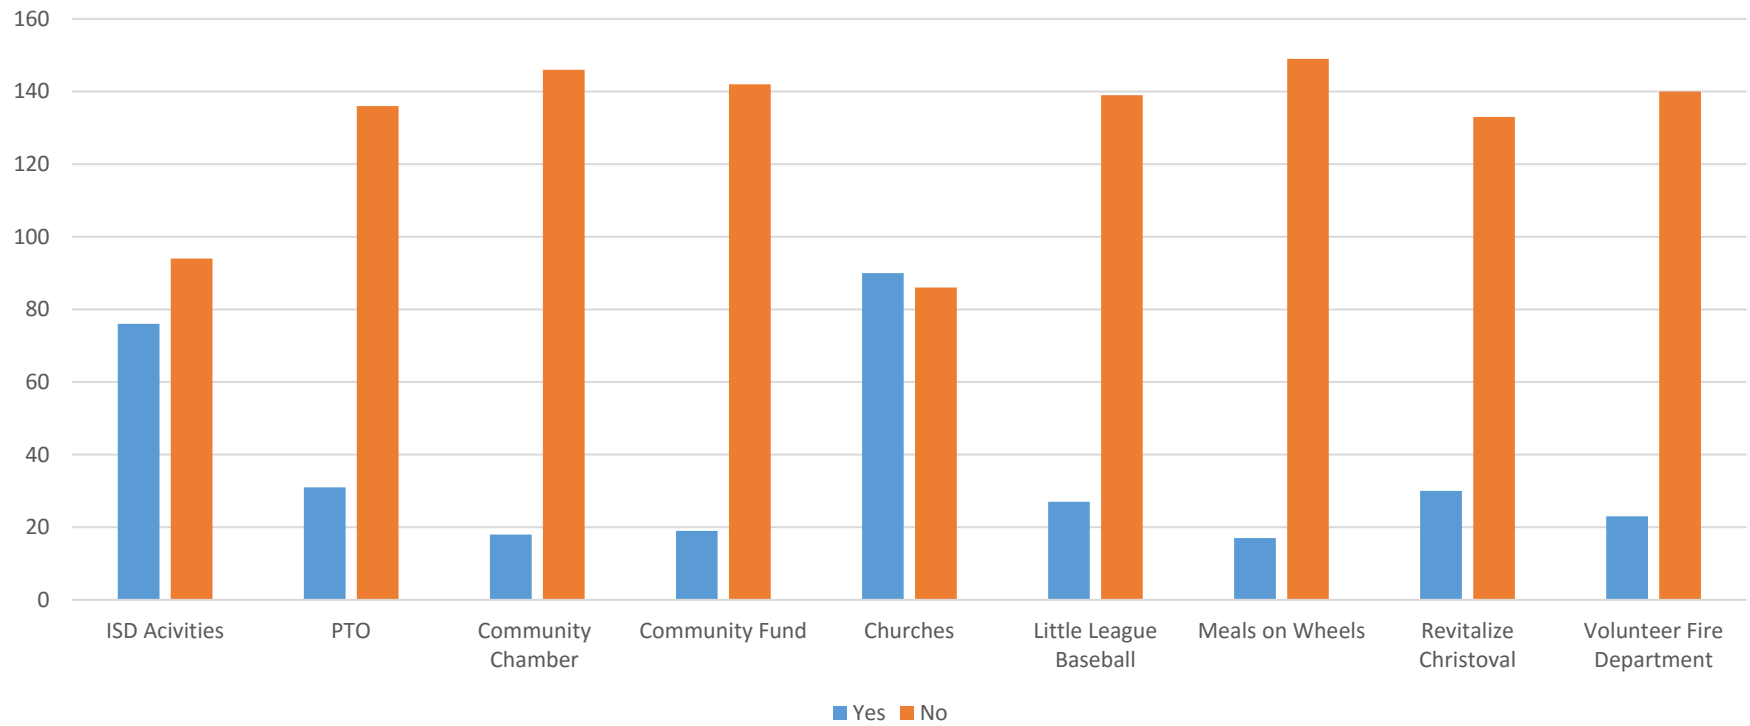

## Household Members Involved In Community Activities

Household members involved in:	Yes	Percent	No	Percent	Missing	Percent	Total
ISD Activities	76	39.4	94	48.7	23	11.9	193
PTO	31	16.1	136	70.5	26	13.5	193
Community Chamber	18	9.3	146	75.6	29	15	193
Community Fund	19	9.8	142	73.6	32	16.6	193
Churches	90	46.6	86	44.6	17	8.8	193
Little League Baseball	27	14	139	72	27	14	193
Meals on Wheels	17	8.8	149	77.2	27	14	193
Revitalize Christoval	30	15.5	133	68.9	30	15.5	193
Volunteer Fire Department	23	11.9	140	72.5	30	15.5	193

## How Important:

How important are the following to you?	Not Important	2	3	4	Very Important
Safe place to live	1	3	11	9	164
Cost of living	3	6	19	30	129
Clean neighborhood	7	1	26	25	128
Family atmosphere	4	1	10	23	152
The downtown area	17	20	32	43	74
Quality housing	18	10	28	50	80
Quality schools	7	2	14	27	138
Water and environment	3	3	12	23	138
Park and recreation facilities	10	7	44	35	92
Law enforcement	11	3	29	34	113
File protection services	6	0	13	25	145

### How Satisfied:

How satisfied are you with the following?	Very Unsatisfied	2	3	4	Very Satisfied
Number of retail businesses	44	49	44	20	27
Variety of retail businesses	51	52	36	18	26
Number of eating places	69	46	35	12	22
Variety of eating places	77	37	35	12	21
Neighborhood appearance	24	24	38	49	48
Septic reliance	9	8	49	49	60
Downtown appearance	27	51	53	27	27
Quality of parks	27	35	47	39	32
Law enforcement	14	19	51	53	45
Fire protection	7	10	34	62	70
Land use	14	23	74	32	31