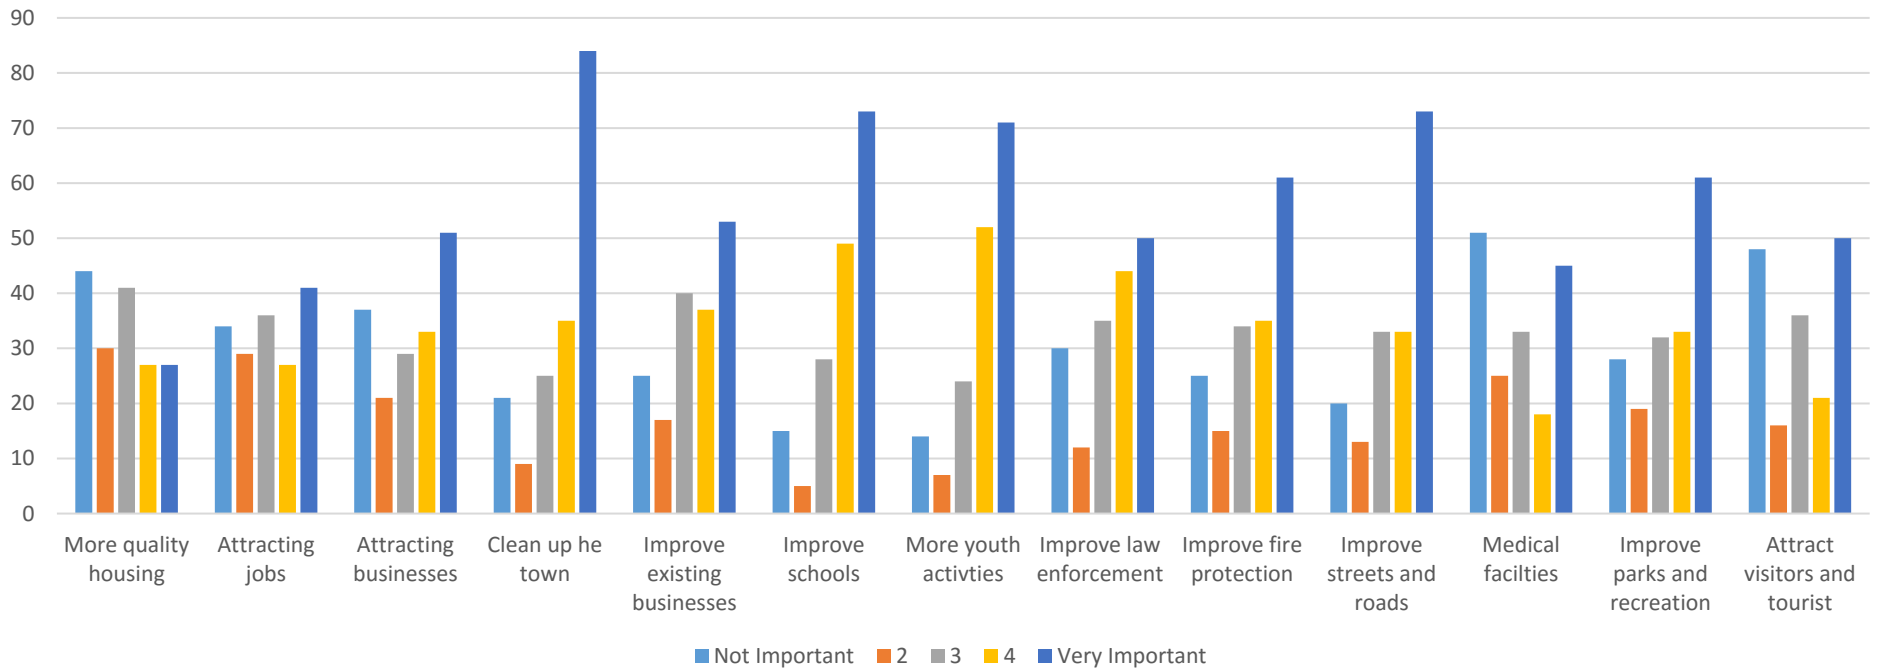

How Important are these community attributes:

How important are the following for Christoval?	Not Important	2	3	4	Very Important
More quality housing	44	30	41	27	27
Attracting jobs	34	29	36	27	41
Attracting businesses	37	21	29	33	51
Clean up the town	21	9	25	35	84
Improve existing businesses	25	17	40	37	53
Improve schools	15	5	28	49	73
More youth activities	14	7	24	52	71
Improve law enforcement	30	12	35	44	50
Improve fire protection	25	15	34	35	61
Improve streets and roads	20	13	33	33	73
Medical facilities	51	25	33	18	45
Improve parks and recreation	28	19	32	33	61
Attract visitors and tourist	48	16	36	21	50