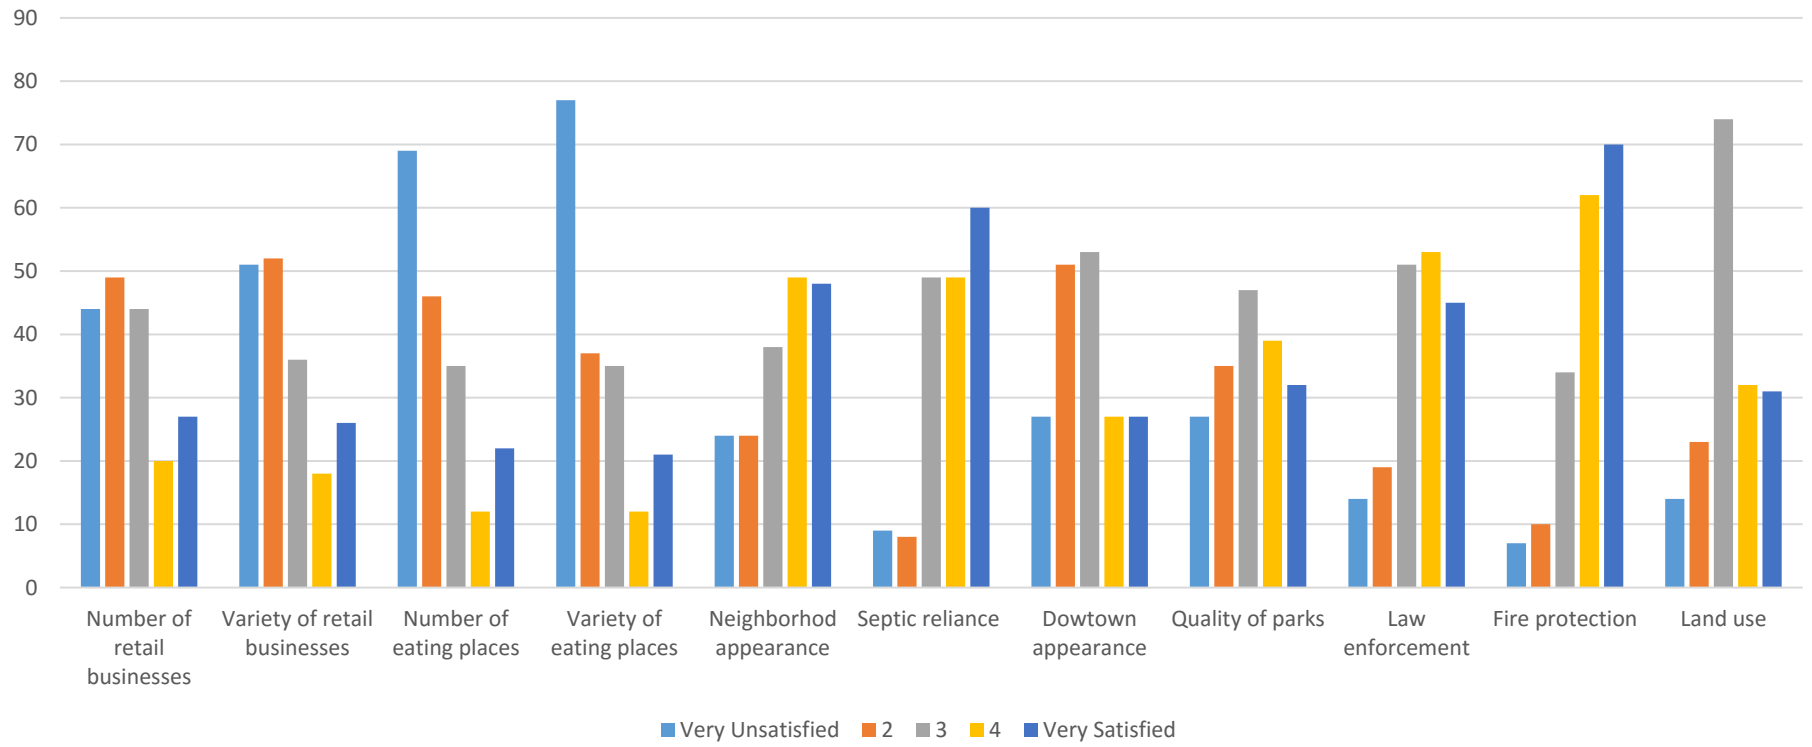

## Household Members Involved In Community Activities

Household members involved in:	Yes	Percent	No	Percent	Missing	Percent	Total
ISD Activities	76	39.4	94	48.7	23	11.9	193
PTO	31	16.1	136	70.5	26	13.5	193
Community Chamber	18	9.3	146	75.6	29	15	193
Community Fund	19	9.8	142	73.6	32	16.6	193
Churches	90	46.6	86	44.6	17	8.8	193
Little League Baseball	27	14	139	72	27	14	193
Meals on Wheels	17	8.8	149	77.2	27	14	193
Revitalize Christoval	30	15.5	133	68.9	30	15.5	193
Volunteer Fire Department	23	11.9	140	72.5	30	15.5	193

## How Important:

How important are the following to you?	Not Important	2	3	4	Very Important
Safe place to live	1	3	11	9	164
Cost of living	3	6	19	30	129
Clean neighborhood	7	1	26	25	128
Family atmosphere	4	1	10	23	152
The downtown area	17	20	32	43	74
Quality housing	18	10	28	50	80
Quality schools	7	2	14	27	138
Water and environment	3	3	12	23	138
Park and recreation facilities	10	7	44	35	92
Law enforcement	11	3	29	34	113
File protection services	6	0	13	25	145

### How Satisfied:

How satisfied are you with the following?	Very Unsatisfied	2	3	4	Very Satisfied
Number of retail businesses	44	49	44	20	27
Variety of retail businesses	51	52	36	18	26
Number of eating places	69	46	35	12	22
Variety of eating places	77	37	35	12	21
Neighborhood appearance	24	24	38	49	48
Septic reliance	9	8	49	49	60
Downtown appearance	27	51	53	27	27
Quality of parks	27	35	47	39	32
Law enforcement	14	19	51	53	45
Fire protection	7	10	34	62	70
Land use	14	23	74	32	31